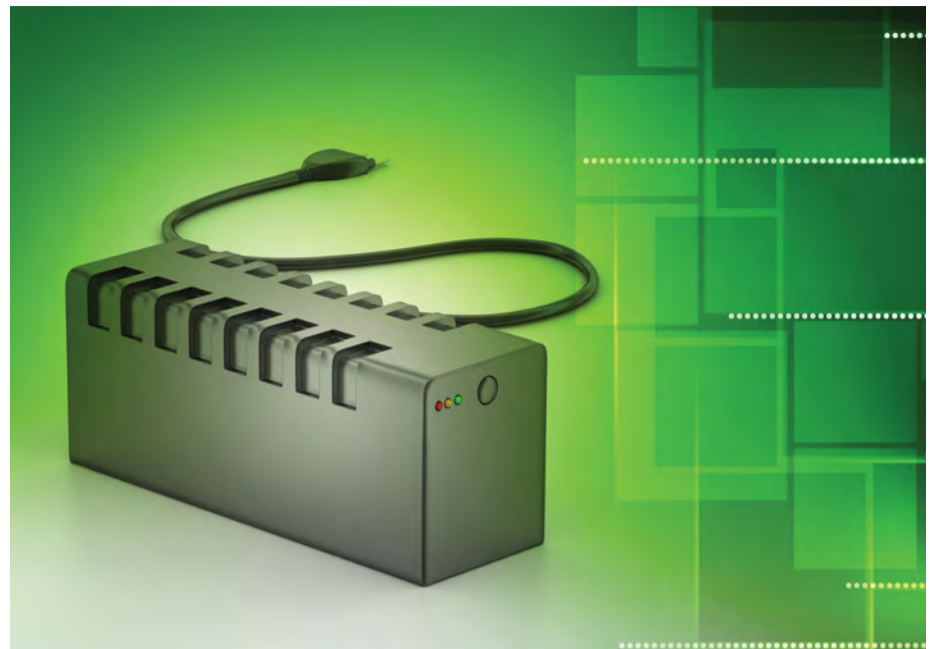

BUYERS' GUIDE DISCLAIMER

Disclaimer: Information as supplied will be published. Only manufacturers who met the deadline are included in the guide. The onus is on manufactures to ensure that the editor is notified of any changes to existing listings.

OPPLE
LIGHTING

+27 (0)11 465 1651

Sollatek

+27 (0)11 788 1614

Crabtree

+27 (0)11 874 7600

SPAZIO
SINCE 1989

+27 (0)11 555 5555

NORDLAND
LIGHTING

+27 (0)10 442 2809

ALTRON | **ARROW**

+27 (0)11 923 9600

HellermannTyton

+27 (0)11 879 6600

voltex®
your electrical connection®

+27 (0)11 879 2000